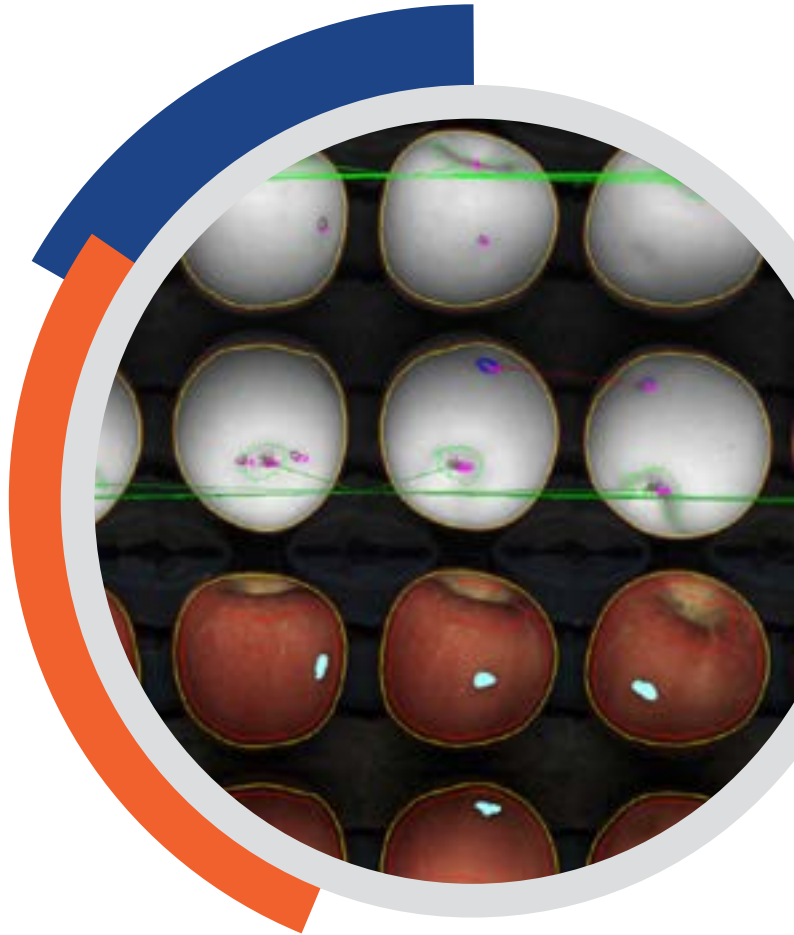

“WE GOT MORE THAN WE EXPECTED: GREAT GRADING RESULTS AND A 30% INCREASE IN PRODUCTION”

- RAY KELLER | APPLE KING | WA | US

NEXT LEVEL GRADING

The GranTorino is equipped with the latest Ellips grading technology. We use HD+ multispectral cameras (3.2 megapixel) to take 90 different images per apple. This results in near-perfect size (0,2 mm) and color separation and highly accurate sorting on defects.

With our light transmittance technology you are even able to grade on internal quality of the apple.

TRUESORT™ SOFTWARE

Ellips TrueSort™ software lays at the heart of each Elisam sorting line. It can interface seamlessly with your packhouse management system. With our user friendly software you can fine tune your sorting process to deliver consistent quality and get premium prices for your products.

3.2 MEGAPIXEL
MULTISPECTRAL
CAMERAS

EXTERNAL

- Stem bowl cracks
- Sunburn
- Punctures
- Limb rub
- Russet
- Flecking
- Bruising

INTERNAL

- Bitter pit
- Internal bruising
- Internal browning
- Water core

TECHNOLOGY